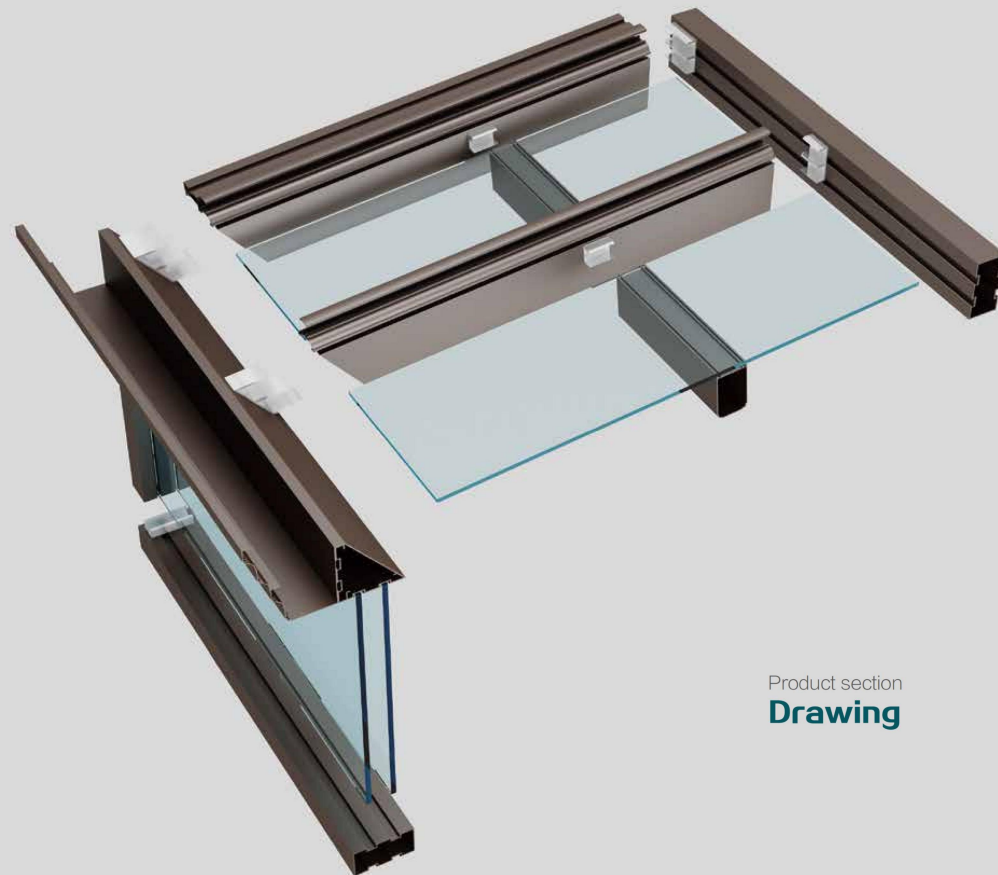

Sunroom Series

SHANG MEI YANG GUANG

100 Inclined roof series sunroom

Product

Features

Product material: 6.63-T5 high-precision aluminum alloy profile

Surface appearance: AkzoNobel powder coating, Italian thermal transfer wood grain, fluorocarbon spraying are colorful; see the color display chart

Design profiles: This system can realize a variety of room structures, which are perfectly combined with the original architectural style

Glass configuration: The roof is equipped with 5mm+0.76+5mm laminated tempered glass as standard, and a variety of glass configurations, sunshades, electric equipment, and online LOW-E coated glass can also be selected to improve the overall heat insulation capacity of the system

Moisturizing	Heat transfer system level 7 $1.6 < k < 2.0$
Watertight	Grade 8 $350 < A_p < 500$
Airtight	Level 7 $1.0 \leq q_1 \leq 1.5$ $3.0 \leq q_2 \leq 4.5$
Sound insulation	Level 8 $R_w + C_{tr} \geq 45dB$
Wind pressure	Grade 10 $P_3 \geq 5.0$

SHANG MEI YANG GUANG

life

Product section
Drawing