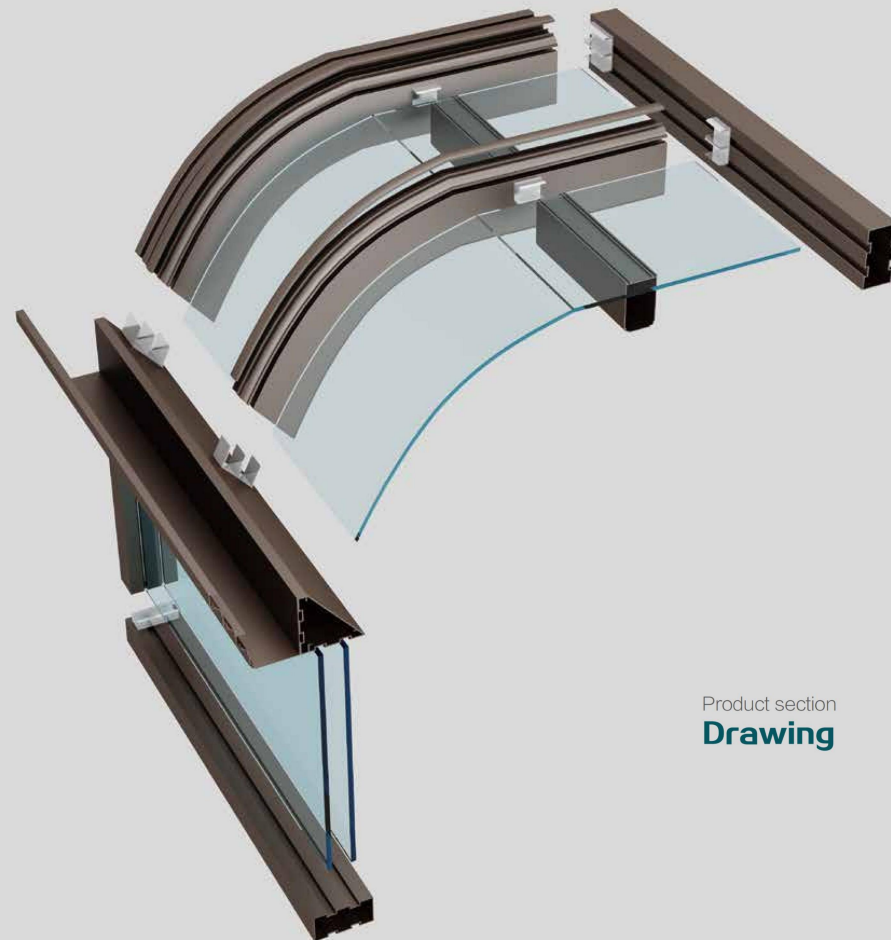

Sunroom Series

SHANG MEI YANG GUANG

120 Curved top series sunroom

Product

Features

It can be adapted to the common broken bridge casement windows, side hinged doors, sliding windows, sliding doors and broken bridge sliding windows, sliding doors, folding doors commonly used in the market

Skylight hardware can be matched with imported chain or push rod products

The roof can be equipped with active ventilation system, electric external shading system, electric glass internal shading system

The roof can be equipped with electric skylight ventilation system

Moisturizing	Heat transfer system level 9 $1.6 < k < 2.0$
Watertight	Grade 9 $350 < Ap < 500$
Airtight	Level 7 $1.0 \leq q1 \leq 1.5$ $3.0 \leq q2 \leq 4.5$
Sound insulation	Level 9 $Rw + Ctr \geq 45dB$
Wind pressure	Grade 10 $P3 \geq 5.0$

SHANG MEI YANG GUANG

life

Product section
Drawing