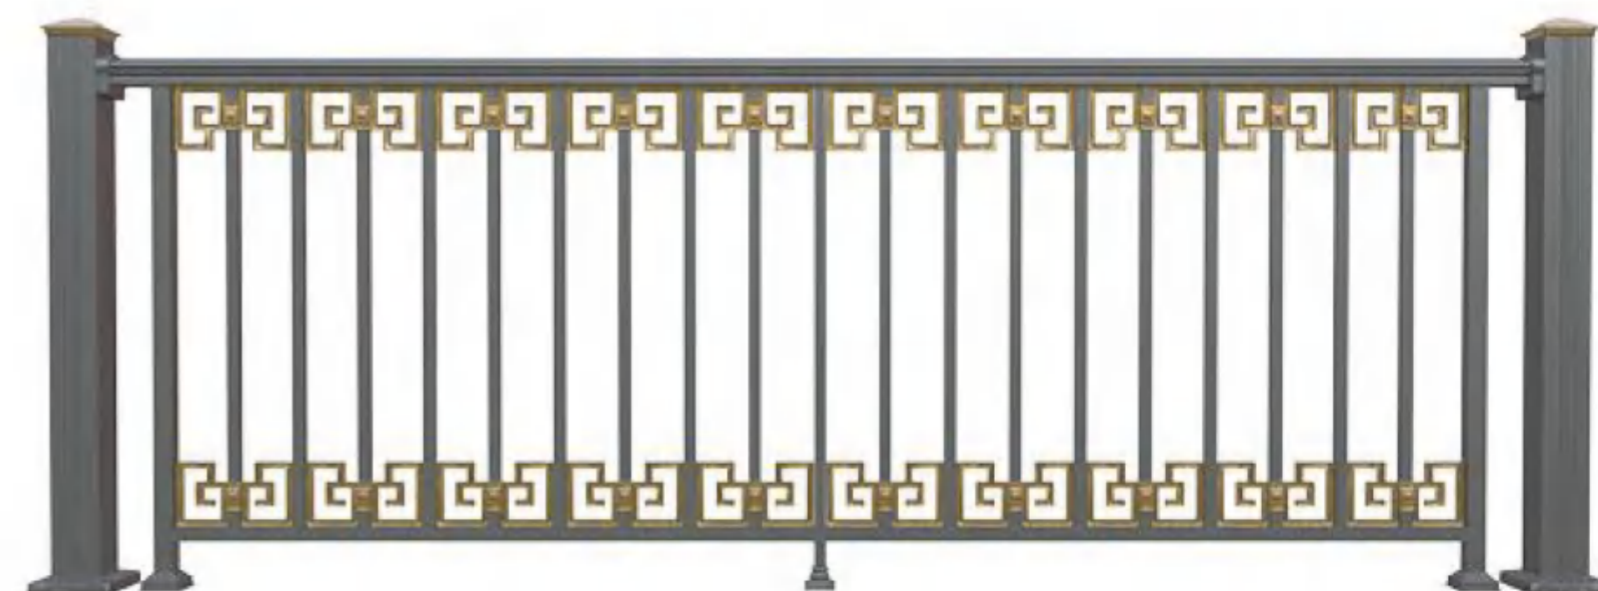

## Louvre series

Natural atmosphere from European style, elegant and stylish, people-oriented humanized design, or open or close to bring a comfortable feeling.

GM-D030

Patio Door

GM-W030 Guardrail

GM-H030 Balcony railing