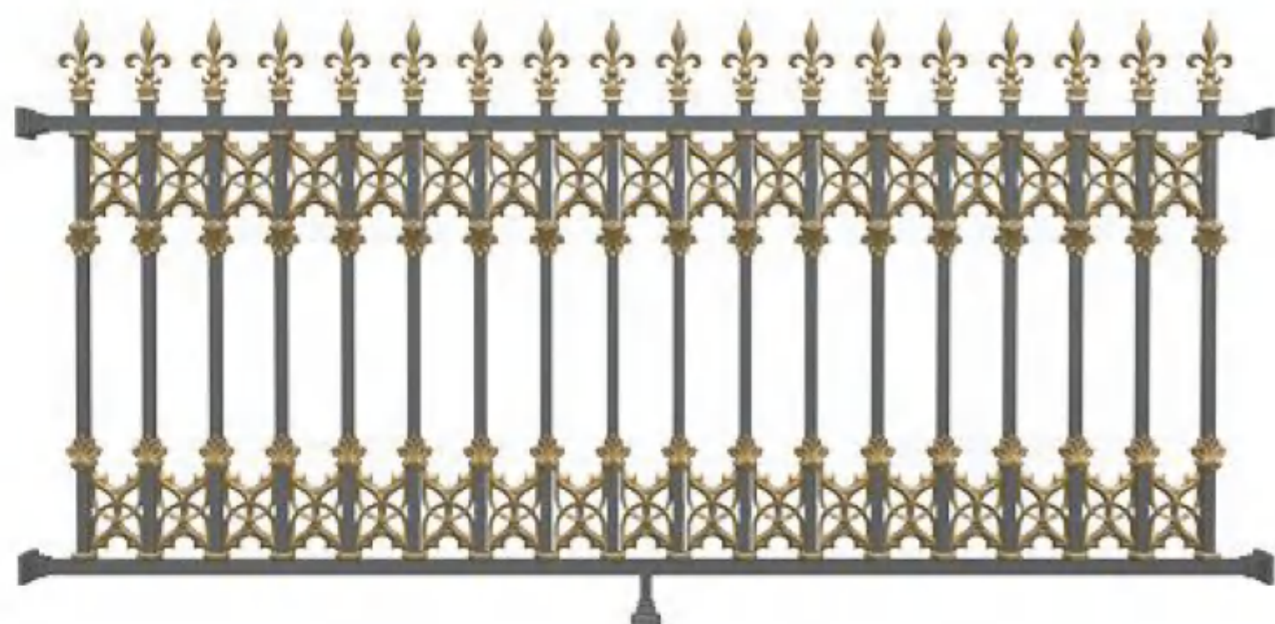

Carve out every detail

The pronoun of European civilization, hardcover carving, trimming and hammering, gorgeous and noble. The first-line selection of materials and the first-line processing describe the palace-like life and quality.

GM-D031

Patio Door