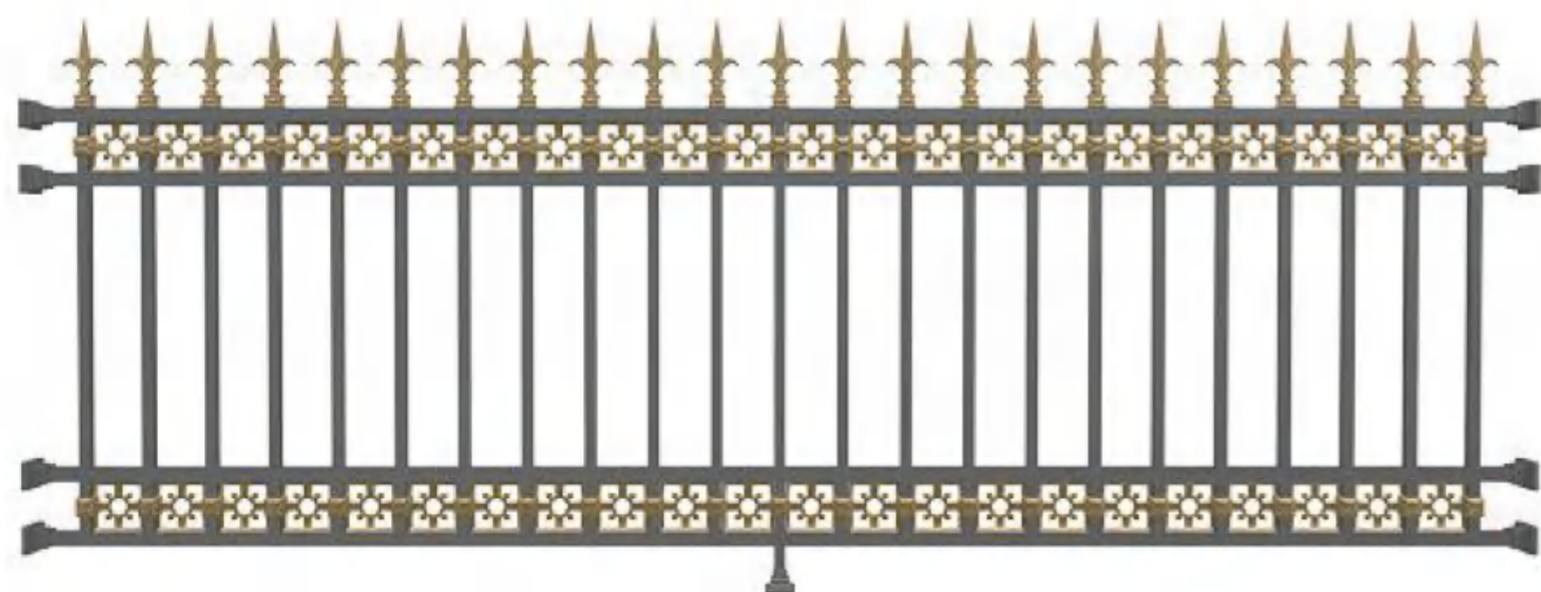

GM-W025 Guardrail